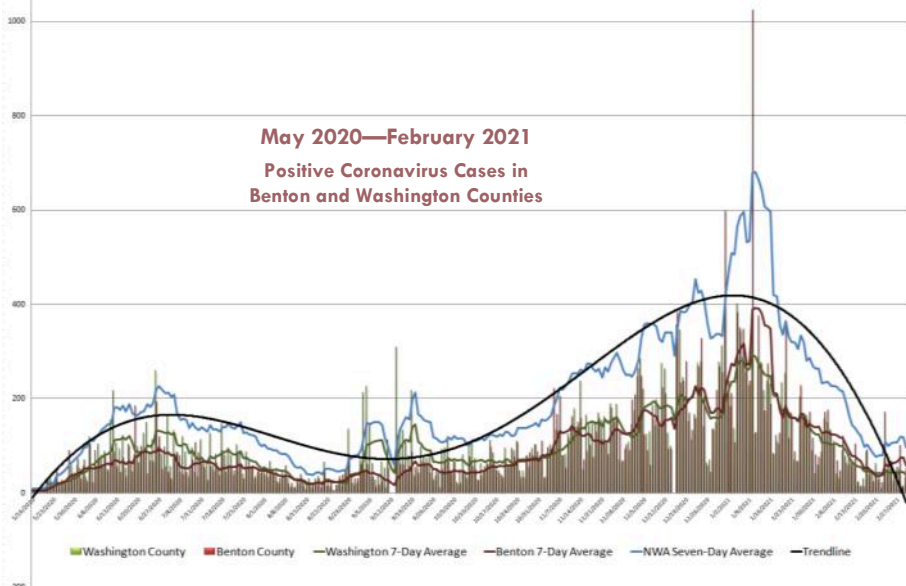

MESSAGE

Wade Allen

"In Christ Alone"

PRAYER

OFFERING/CLOSING ANNOUNCEMENTS

SERMON NOTES:

**THE END OF THE BEGINNING
RELYING ON GOD WHEN LIFE'S OUT OF CONTROL**

Wade Allen, Lead Pastor

Acts 27:1-44

Interactive Study Notes on the
YouVersion Bible App

NORTHWEST ARKANSAS COVID-19 UPDATE

The cases of COVID-19 in our area and throughout the state have steadily been going down over the past seven weeks. We are looking forward to a time when this is no longer a daily concern and interruption to our lives. In the meantime, we want to encourage you to