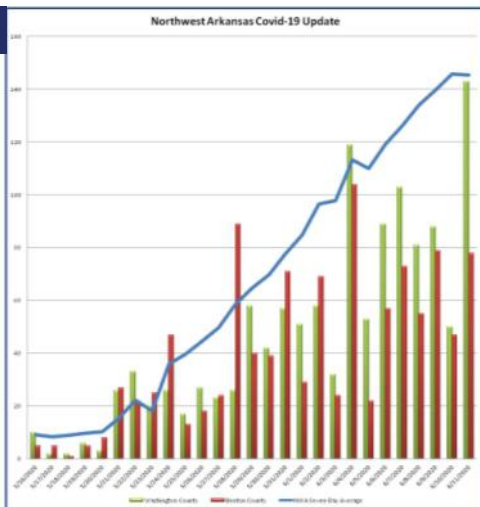

Covid-19 Update

The graph to the right shows the seven-day rolling average for Northwest Arkansas (aka Benton and Washington Counties). The bar graph shows the number of new cases for each county. At this point, the criteria that we have set to return to indoor, in-person services is to have 14 days of plateau or diminishing number of new cases in our area. Once these numbers are decreasing, we will reopen our facilities with some health restrictions and social distancing guidelines.

If we abide by this decision, the earliest that we would be having indoor services will be June 28th. Based on other data, Gov. Hutchinson announced this week that we are moving into Phase 2 of re-opening as of Monday, June 15th. We will continue to evaluate our situation and inform you of any decisions that are made as soon as possible!