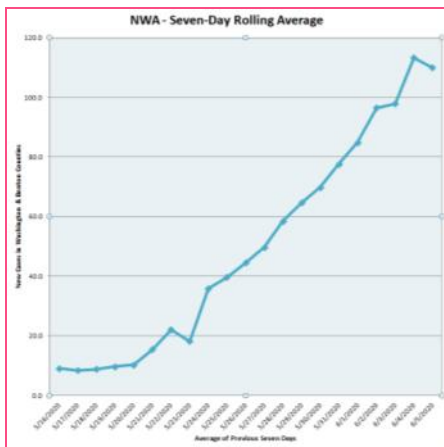

The graph to the right shows the seven-day rolling average for North-west Arkansas (aka Benton and Washington Counties). As you can see, over the past three weeks, the seven-day rolling average has increased by more than ten fold! We will continue to watch these numbers closely. At this point, the criteria that we have set to return to indoor, in-person services is to have 14 days of plateau or diminishing number of new cases in our area. Once these numbers are decreasing, we will reopen our facilities with some health restrictions and social distancing guidelines.